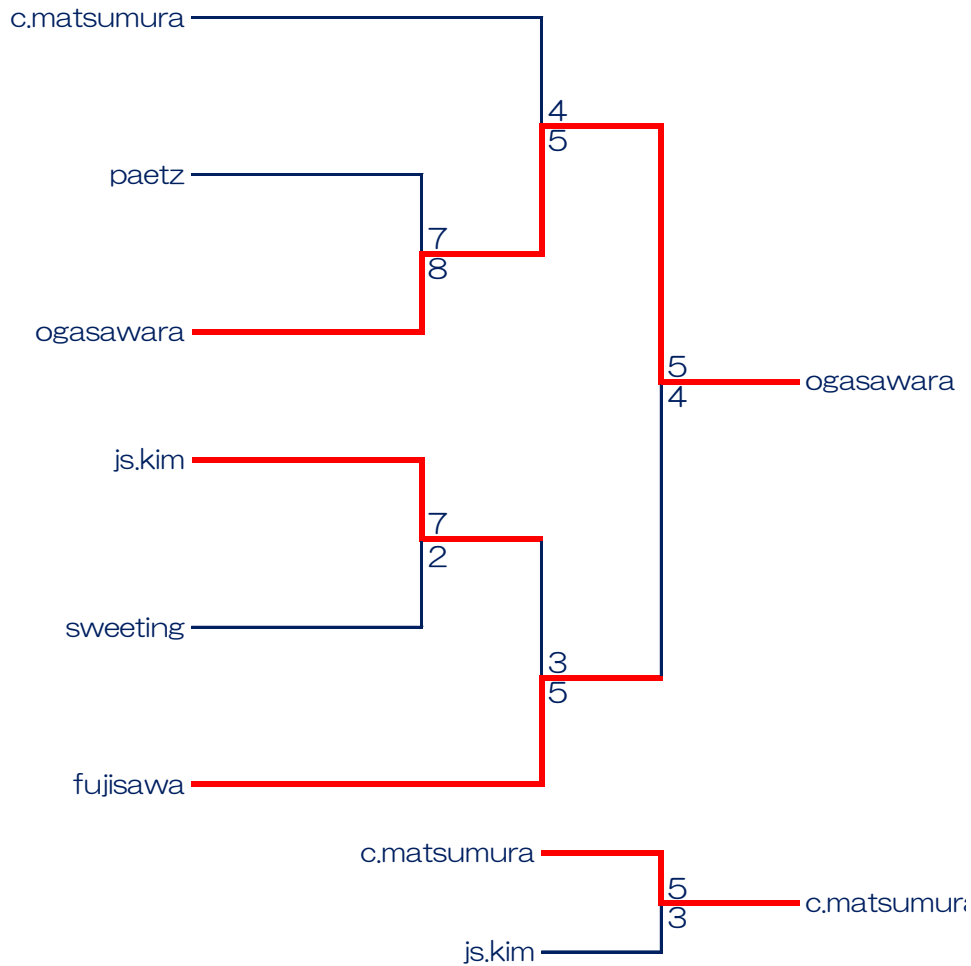

## Women

Pool A	1	2	3	4	5
1.sidorova		X 4-7	X 2-5	O 11-3	X 2-7
2.ogasawara	O 7-4		O 4-3	X 6-7	O 6-4
3.js.kim	O 5-2	X 3-4		O 10-5	O 8-5
4.koana	X 11-3	O 7-6	X 5-10		O 8-2
5.minami	O 7-2	X 4-6	X 5-8	X 2-8	

## Men

Pool D	1	2	3	4	5
1.EDIN		O 5-4	O 4-3	O 15-1	O 10-4
2.MOROZUMI	X 4-5		O 8-2	O 10-1	O 9-3
3.SEONG	X 3-4	X 2-8		O 13-0	O 7-6
4.PARKHUTSIK	X 1-15	X 1-10	X 0-13		X 3-10
5.TANIDA	X 4-10	X 3-9	X 6-7	O 10-3	

Pool E	1	2	3	4	5
1.SIMMONS		X 2-5	O 7-4	O 10-0	O 12-1
2.SH.KIM	O 5-2		O 5-3	O 7-2	O 6-2
3.ABE	X 4-7	X 3-5		O 10-1	O 7-3
4.HIRATA	X 0-10	X 2-7	X 1-10		O 8-2
5.TAKEDA	X 1-12	X 2-6	X 3-7	X 2-8	

Pool F	1	2	3	4	5
1.MURDOCH		O 5-3	O 7-6	O 7-4	O 9-2
2.BAUMANN	X 3-5		O 7-1	O 5-3	O 9-1
3.HOIBERG	X 6-7	X 1-7		X 3-9	O 9-4
4.H.MATSUMURA	X 4-7	X 3-5	O 9-3		O 5-3
5.FUKUI	X 2-9	X 1-9	X 4-9	X 3-5	

## Women